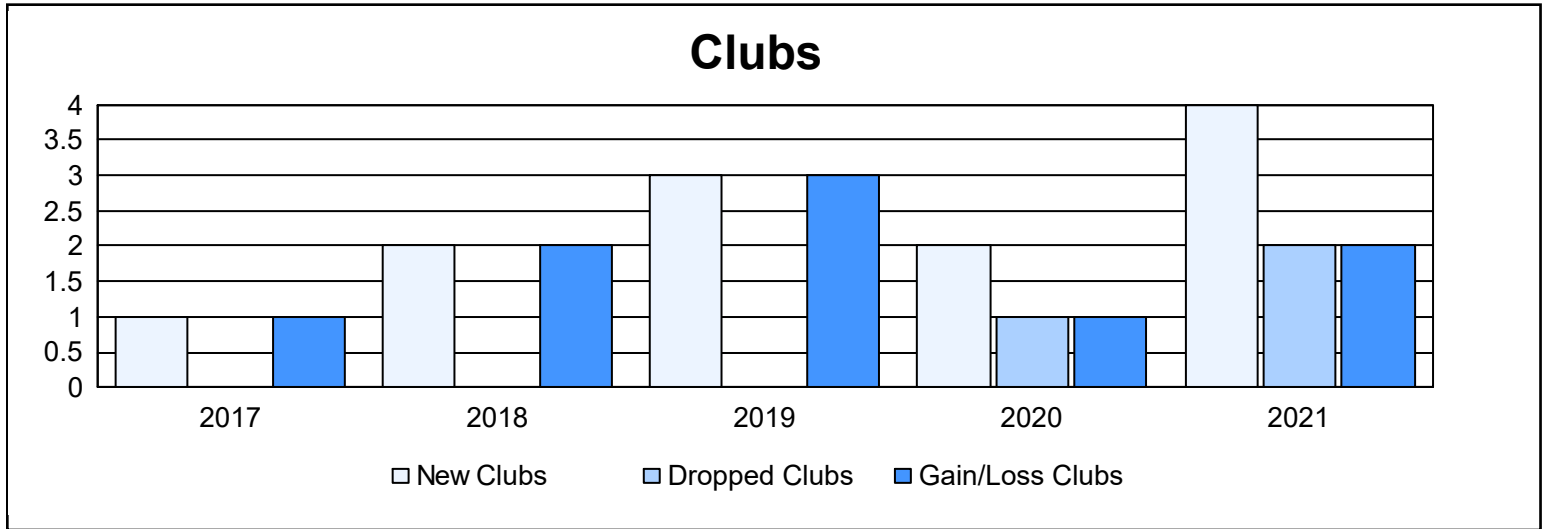

Year	New Clubs	Dropped Clubs	Gain/ Loss Clubs	New Members	Charter Members	Reinstate Members	Transfer Members	Total Member Added	Total Members Dropped	Gain/ Loss Members
2016-2017	1	0	1	195	32	3	4	234	97	137
2017-2018	2	0	2	114	50	4	4	172	117	55
2018-2019	3	0	3	83	112	8	1	204	215	-11
2019-2020	2	1	1	73	49	9	3	134	106	28
2020-2021	4	2	2	57	102	3	3	165	176	-11
<b>Average</b>	<b>2</b>	<b>1</b>	<b>2</b>	<b>104</b>	<b>69</b>	<b>5</b>	<b>3</b>	<b>182</b>	<b>142</b>	<b>40</b>

### Membership Composition June 2021 Cumulative