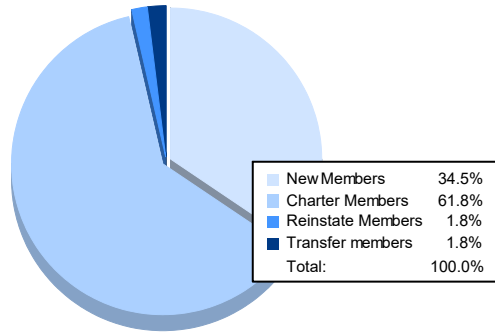

Year	New Clubs	Dropped Clubs	Gain/ Loss Clubs	New Members	Charter Members	Reinstate Members	Transfer Members	Total Member Added	Total Members Dropped	Gain/ Loss Members
2016-2017	1	0	1	195	32	3	4	234	97	137
2017-2018	2	0	2	114	50	4	4	172	117	55
2018-2019	3	0	3	83	112	8	1	204	215	-11
2019-2020	2	1	1	73	49	9	3	134	106	28
2020-2021	4	2	2	57	102	3	3	165	176	-11
<b>Average</b>	<b>2</b>	<b>1</b>	<b>2</b>	<b>104</b>	<b>69</b>	<b>5</b>	<b>3</b>	<b>182</b>	<b>142</b>	<b>40</b>

### Membership Composition June 2021 Cumulative