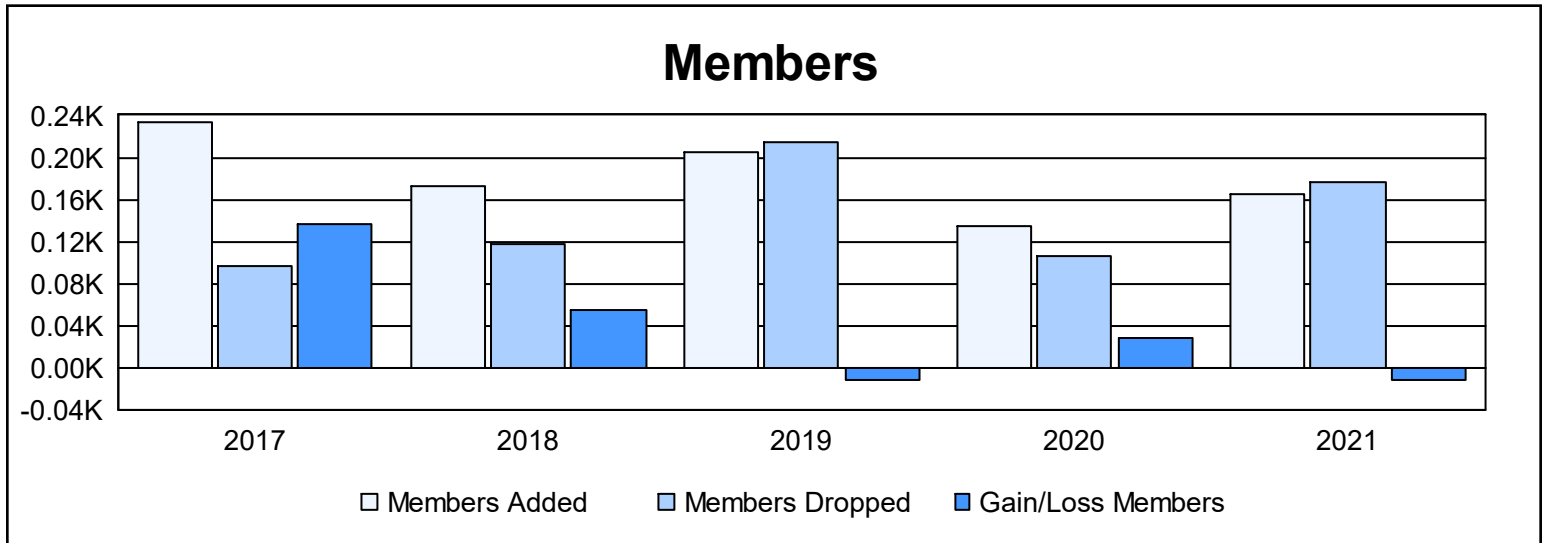

Year	New Clubs	Dropped Clubs	Gain/ Loss Clubs	New Members	Charter Members	Reinstate Members	Transfer Members	Total Member Added	Total Members Dropped	Gain/ Loss Members
2016-2017	1	0	1	195	32	3	4	234	97	137
2017-2018	2	0	2	114	50	4	4	172	117	55
2018-2019	3	0	3	83	112	8	1	204	215	-11
2019-2020	2	1	1	73	49	9	3	134	106	28
2020-2021	4	2	2	57	102	3	3	165	176	-11
<b>Average</b>	<b>2</b>	<b>1</b>	<b>2</b>	<b>104</b>	<b>69</b>	<b>5</b>	<b>3</b>	<b>182</b>	<b>142</b>	<b>40</b>

### Membership Composition June 2021 Cumulative